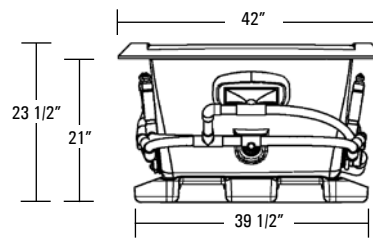

Rough-In Plumbing Measurements